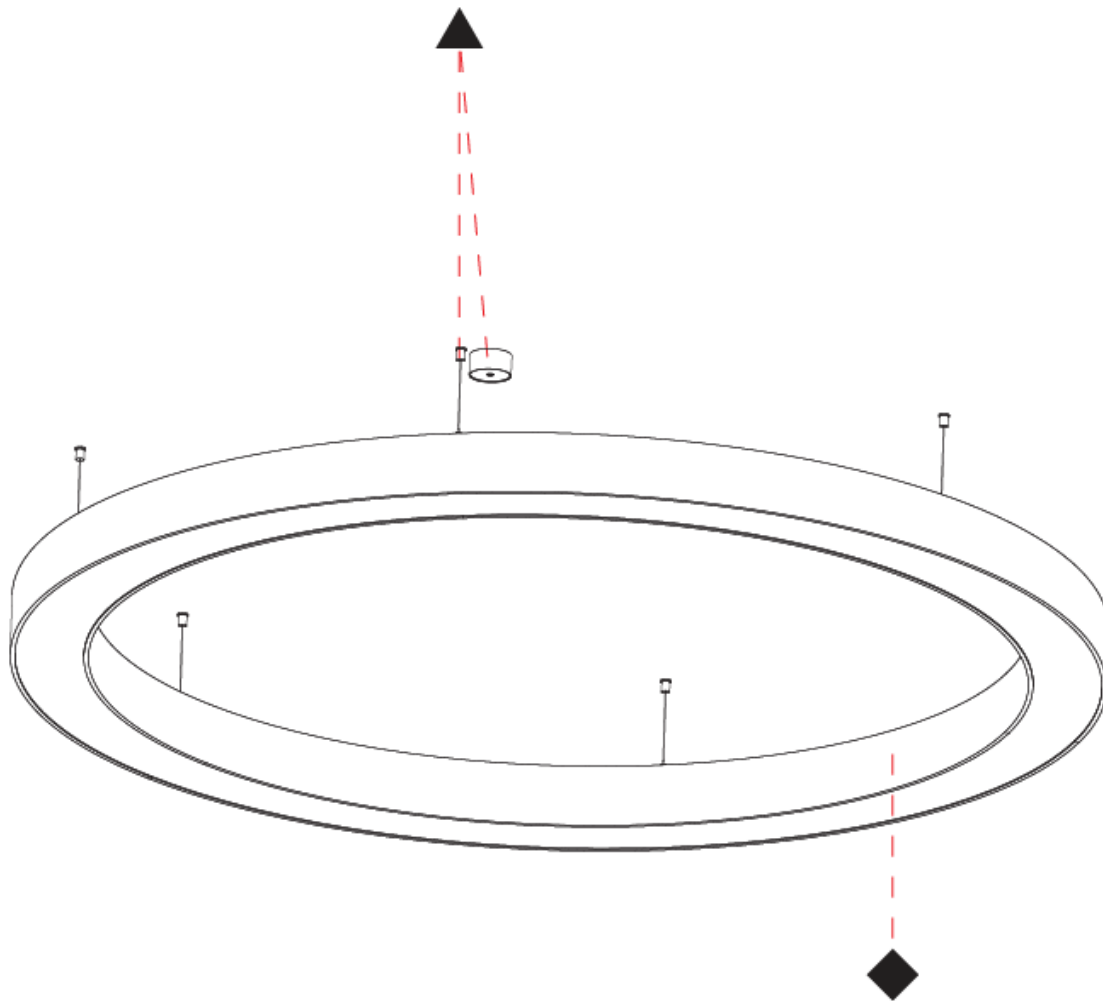

GLORIOUS 150 SUSPENSION

A30235-

PROJECT	_____
TYPE	_____
SPECIFIER	_____
QUANTITY	_____
DATE	_____

A