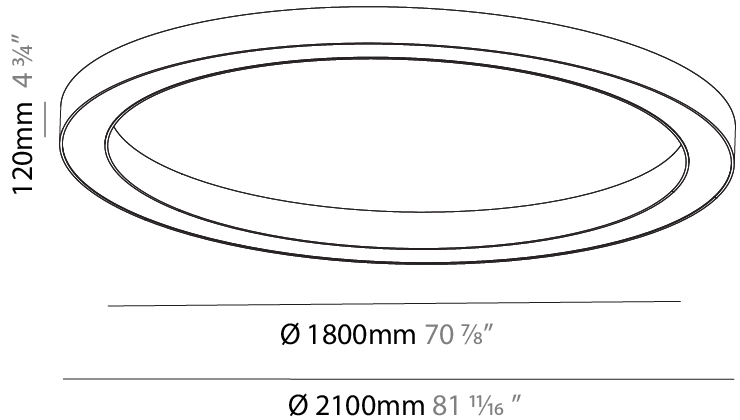

1. To build a product code in our configurator select the specify button on the base model # product page
2. To build a manual product code on this datasheet choose from the options listed below in blue font and add the suffix to the base model #

GENERAL

Series: Glorious
Subseries: Glorious 150
Partner: Prolicht
Division: Architectural
Installation: Surface
Product Type: Ceiling Surface
Mounting Location: Ceiling
Light Distribution: Direct

PHYSICAL

Shape: Round
Diameter (mm): 2100
Diameter (in): 82 11/16
Height (mm): 120
Height (in): 4 3/4
Weight (kg): 25.133
Weight (lbs): 55.29
Diffuser: PMMA - Opal
Fixture Finish: SSR / BKV / CWI / CRY / HAB / UFT / ITA / RUA / FTG / MYG / LOD / PUS / FRO / FUP / KIA / POP / BLS / SPG / MEY / GOH / CHC / COM / ABZ / JAG / OBR / MOS / ROR
Fixture Material: PMMA / Aluminum

ELECTRICAL

Lamp Type: LED (Zhaga Standard)
Input Wattage (W): 102.8
Total Output Wattage (W): 84 / 67.2 (3500K)
Dimming: 0-10V Dimming / Phase Dimming (120Vac Only)
Driver Included: Yes
Driver Location: Integrated
Driver Type: Constant Current - 120 / 277Vac
Driver Class: Class 2
Input Voltage (V): 120 - 277
Constant Current (MA): 350 / 700 (3500K)

LED

Color Temperature (°K): 2700 / 3000 / 3500 / 4000
Max. Delivered Lumen (lm): Max 10053
Nominal Lumen (lm): Max 14105
CRI: >90 CRI
Efficiency (%): 65
Lamp Life (hrs): 50000

OPTICAL

RATINGS AND CERTIFICATIONS

Certified By: Certified for North American Standards
IP rating: IP20