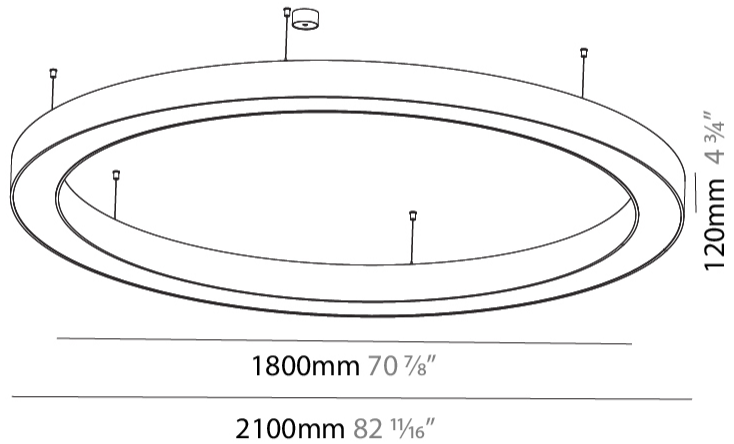

GENERAL

Series: Glorious
Subseries: Glorious 150
Partner: Prolicht
Division: Architectural
Installation: Suspension
Product Type: Pendant
Mounting Location: Ceiling
Light Distribution: Direct

PHYSICAL

Shape: Round
Diameter (mm): 2100
Diameter (in): 82 1/16
Height (mm): 120
Height (in): 4 3/4
Max. Overall Height (mm): 2120
Max. Overall Height (in): 83 7/16
Weight (kg): 25.9
Weight (lbs): 56.98
Diffuser: PMMA - Opal or Micro-Prism
Fixture Finish: [SSR / BKV / CWI / CRY / HAB / UFT / ITA / RUA / FTG / MYG / LOD / PUS / FRO / FUP / KIA / POP / BLS / SPG / MEY / GOH / CHC / COM / ABZ / JAG / OBR / MOS / ROR](#)
Fixture Material: PMMA / Aluminum

ELECTRICAL

Lamp Type: LED (Zhaga Standard)
Input Wattage (W): 102.8
Total Output Wattage (W): 84 / 67.2 (3500K)
Dimming: [0-10V Dimming / Phase Dimming (120Vac Only)](#)
Driver Included: Yes
Driver Location: Integrated
Driver Type: Constant Current
Driver Class: Class 2
Input Voltage (V): 120 - 277
Constant Current (MA): 350 / 700 (3500K)

LED

Color Temperature (°K): [2700 / 3000 / 3500 / 4000](#)
Max. Delivered Lumen (lm): Max 10053
Nominal Lumen (lm): Max 14105
CRI: >90 CRI
Efficiency (%): 65
Lamp Life (hrs): 50000

OPTICAL

RATINGS AND CERTIFICATIONS

Certified By: Certified for North American Standards
IP rating: IP20